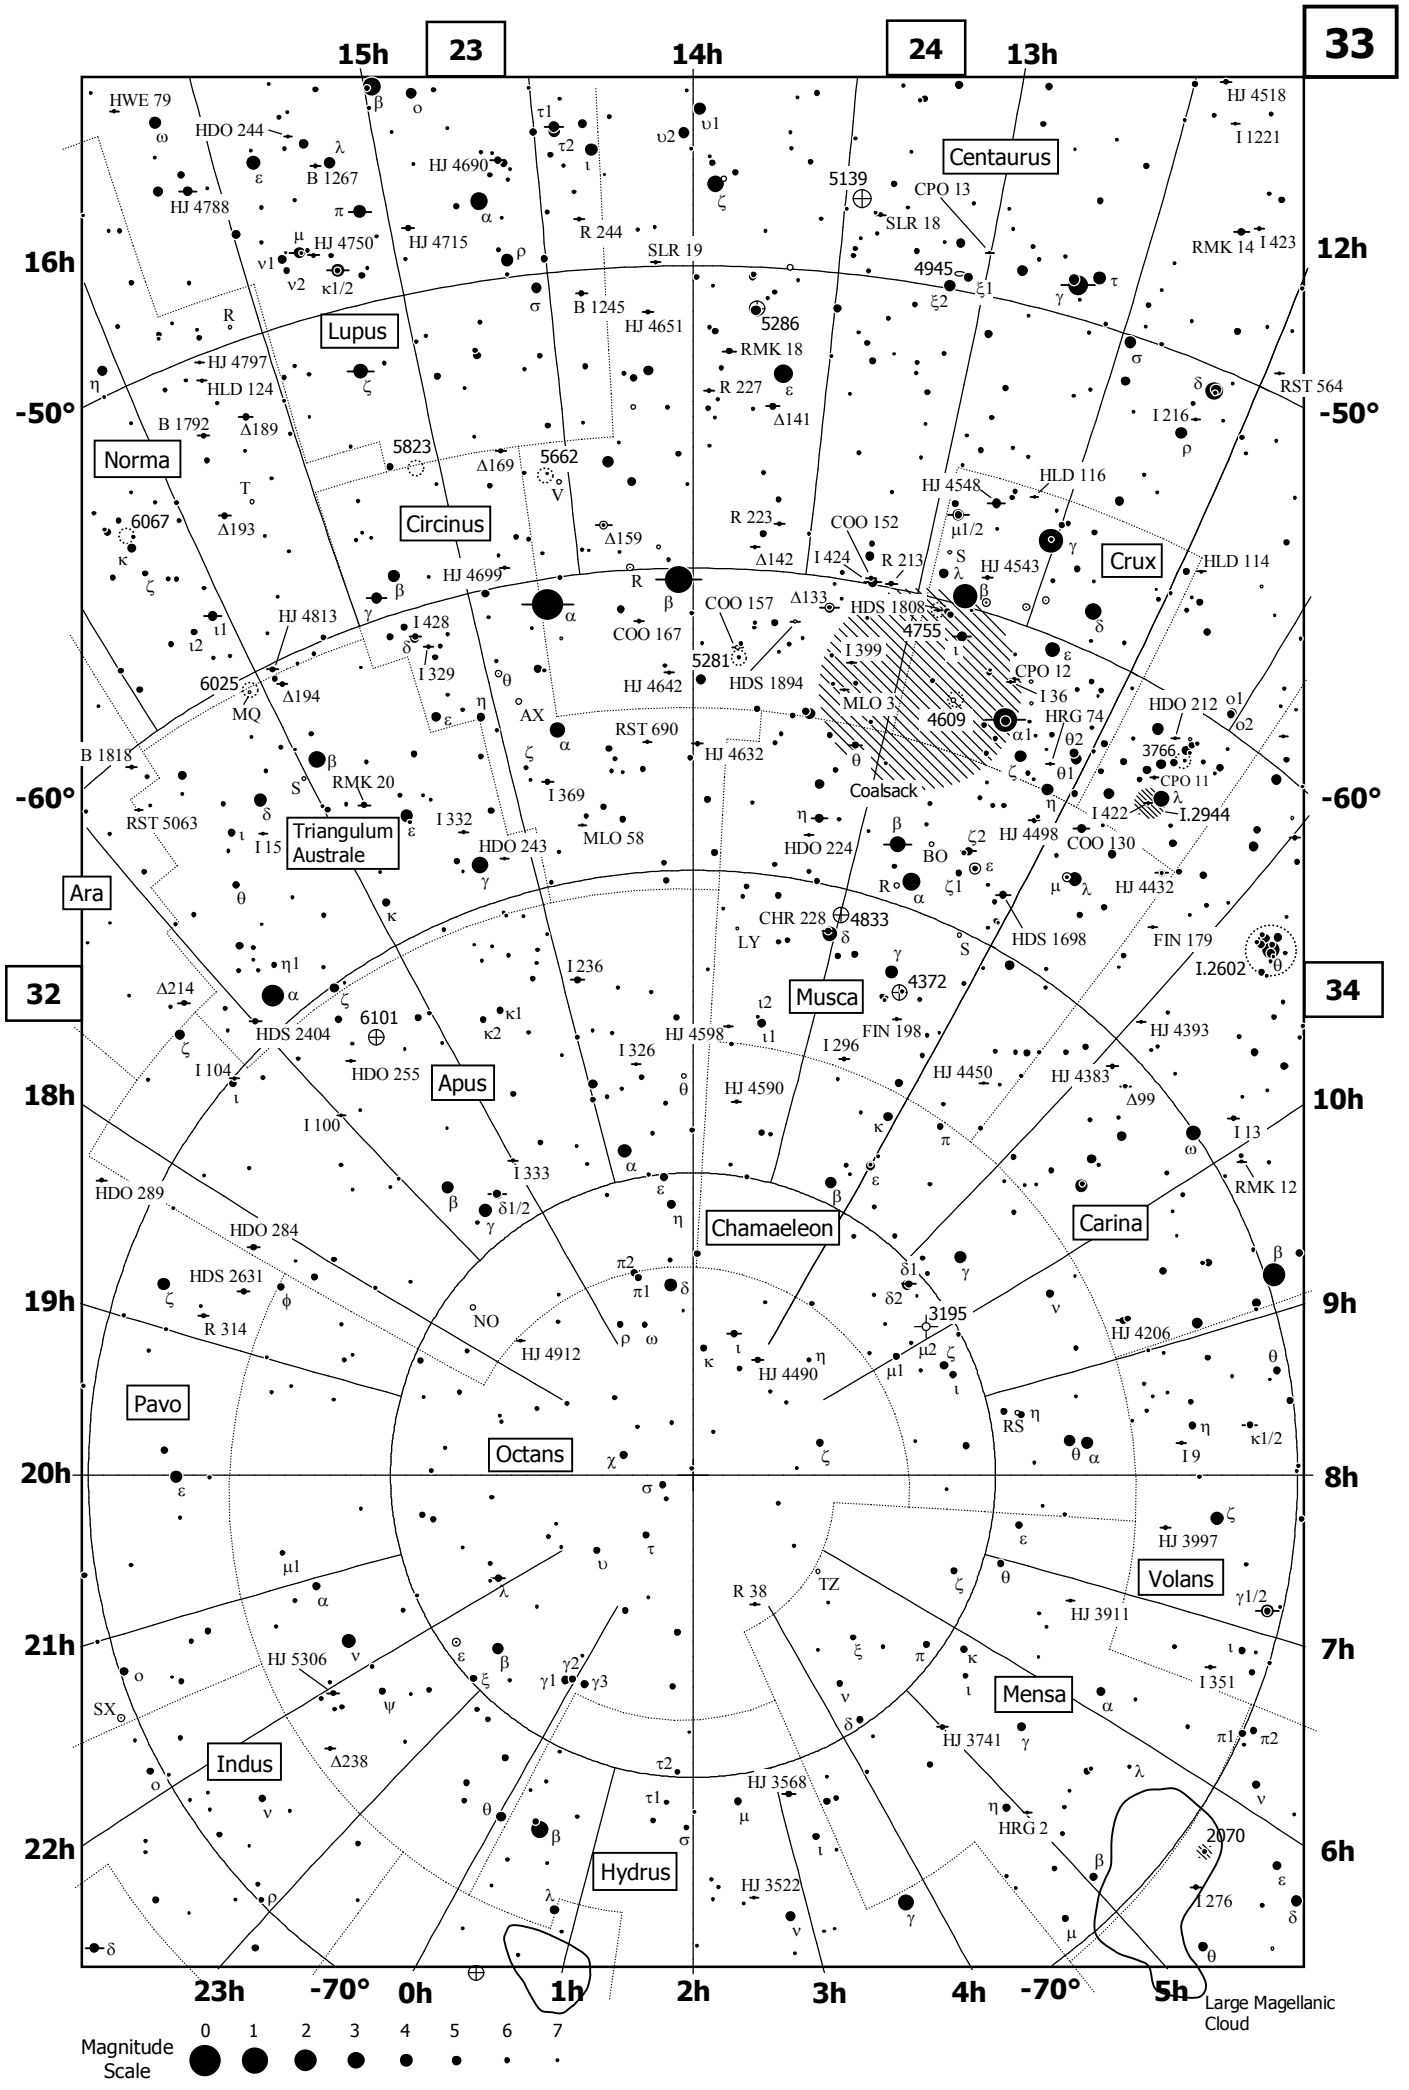

Magnitude Scale  
0 1 2 3 4 5 6 7

Magnitude Scale

Large Magellanic Cloud

Magnitude Scale  
0 1 2 3 4 5 6 7