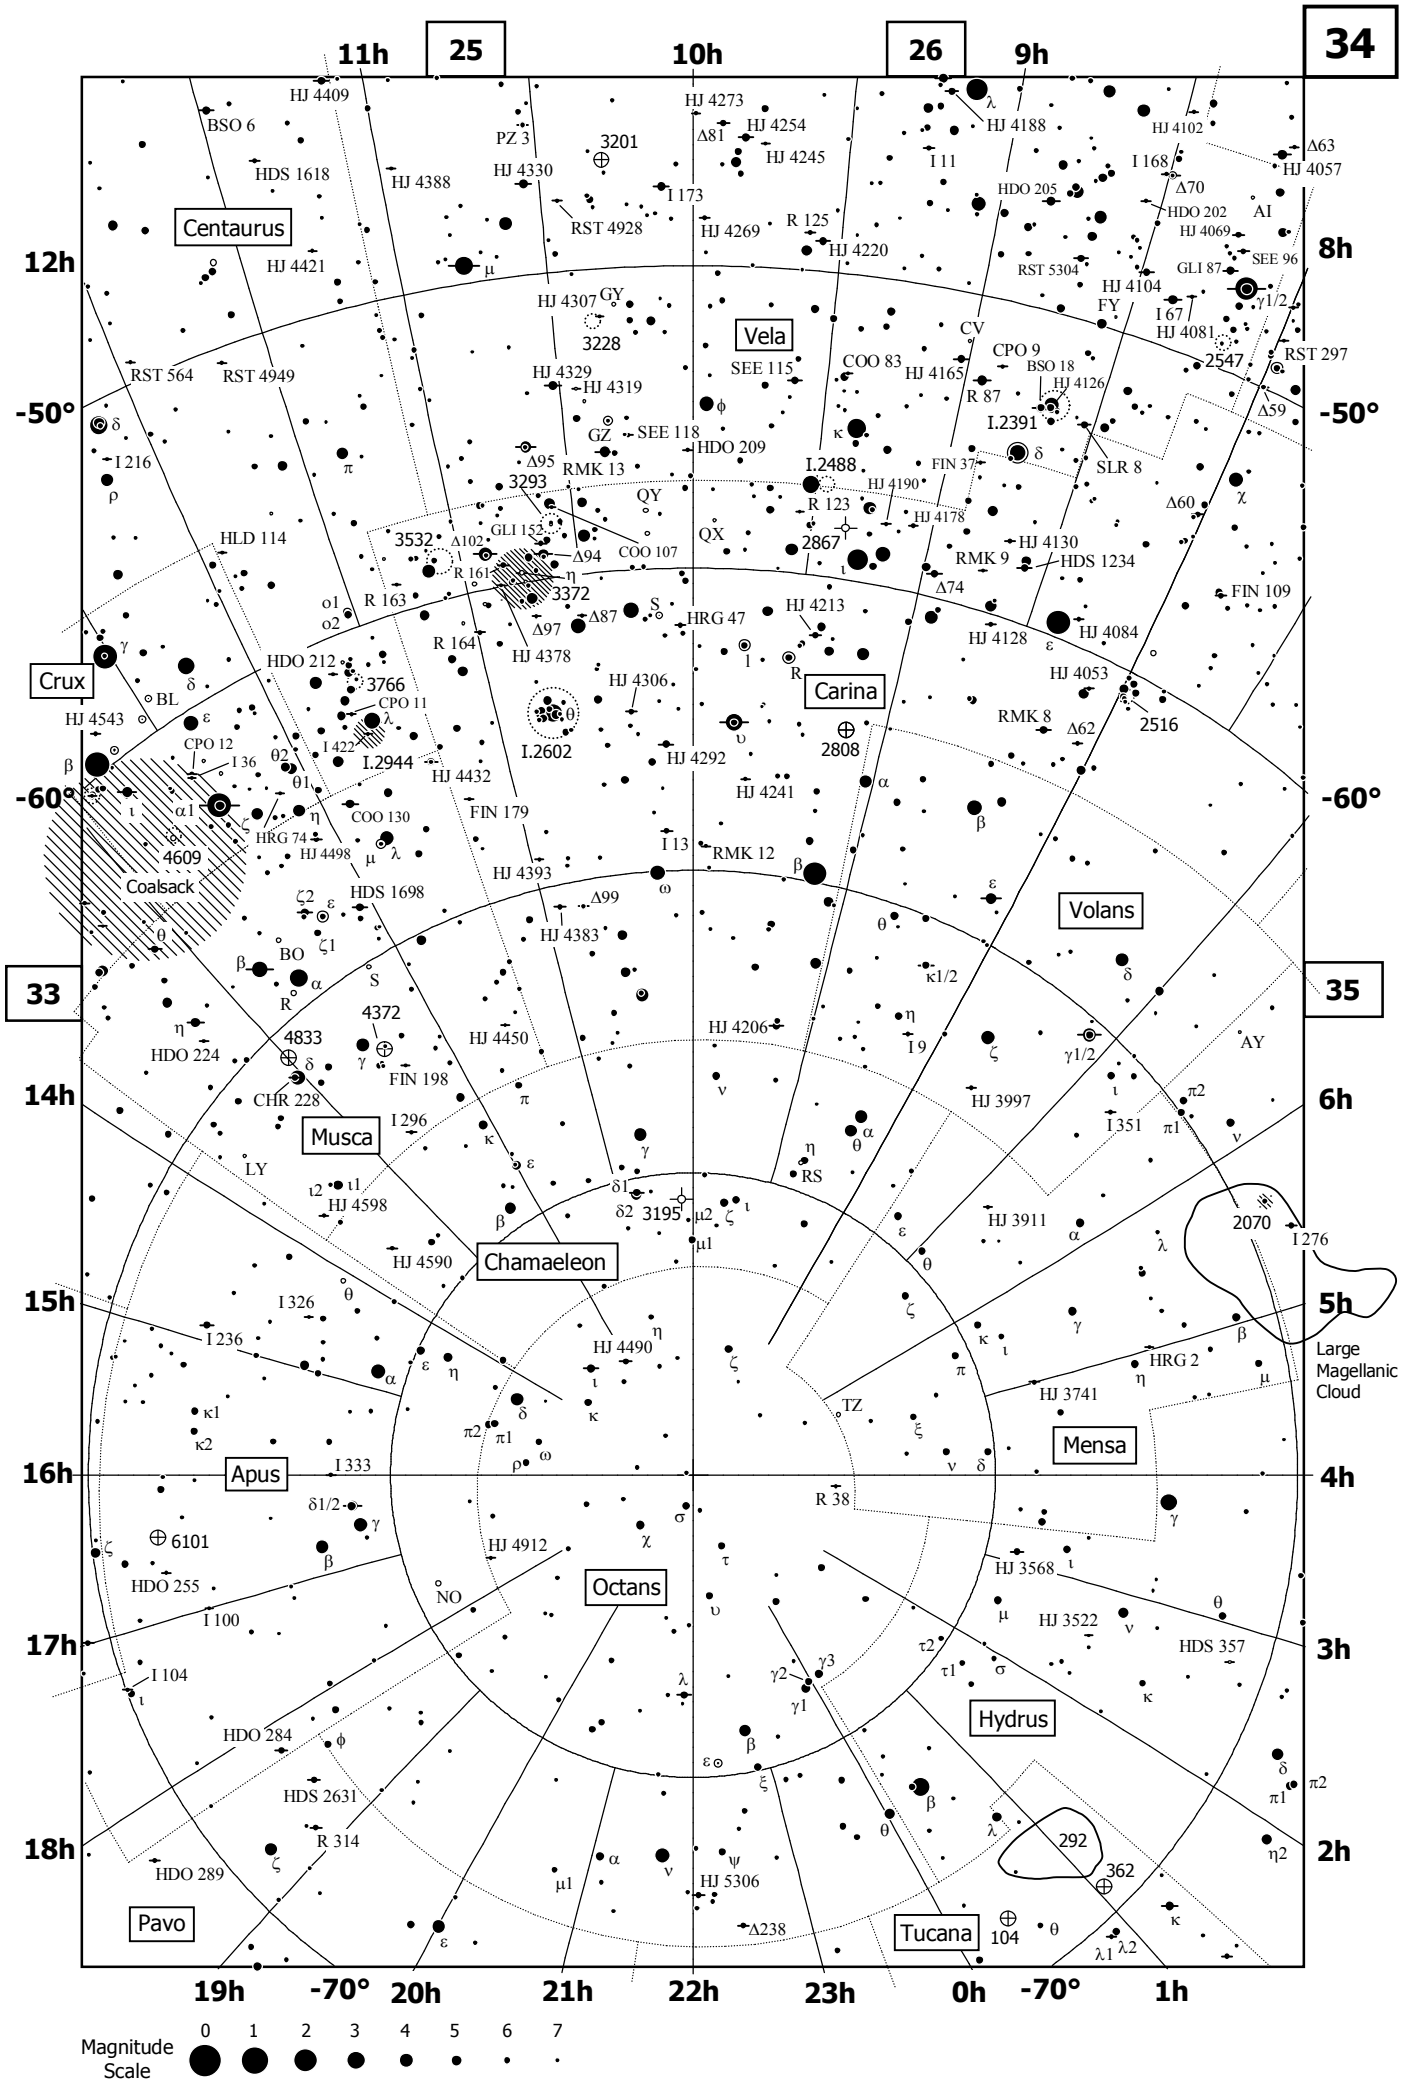

Magnitude Scale  
0 1 2 3 4 5 6 7

Magnitude Scale

Large Magellanic Cloud

Magnitude Scale  
0 1 2 3 4 5 6 7