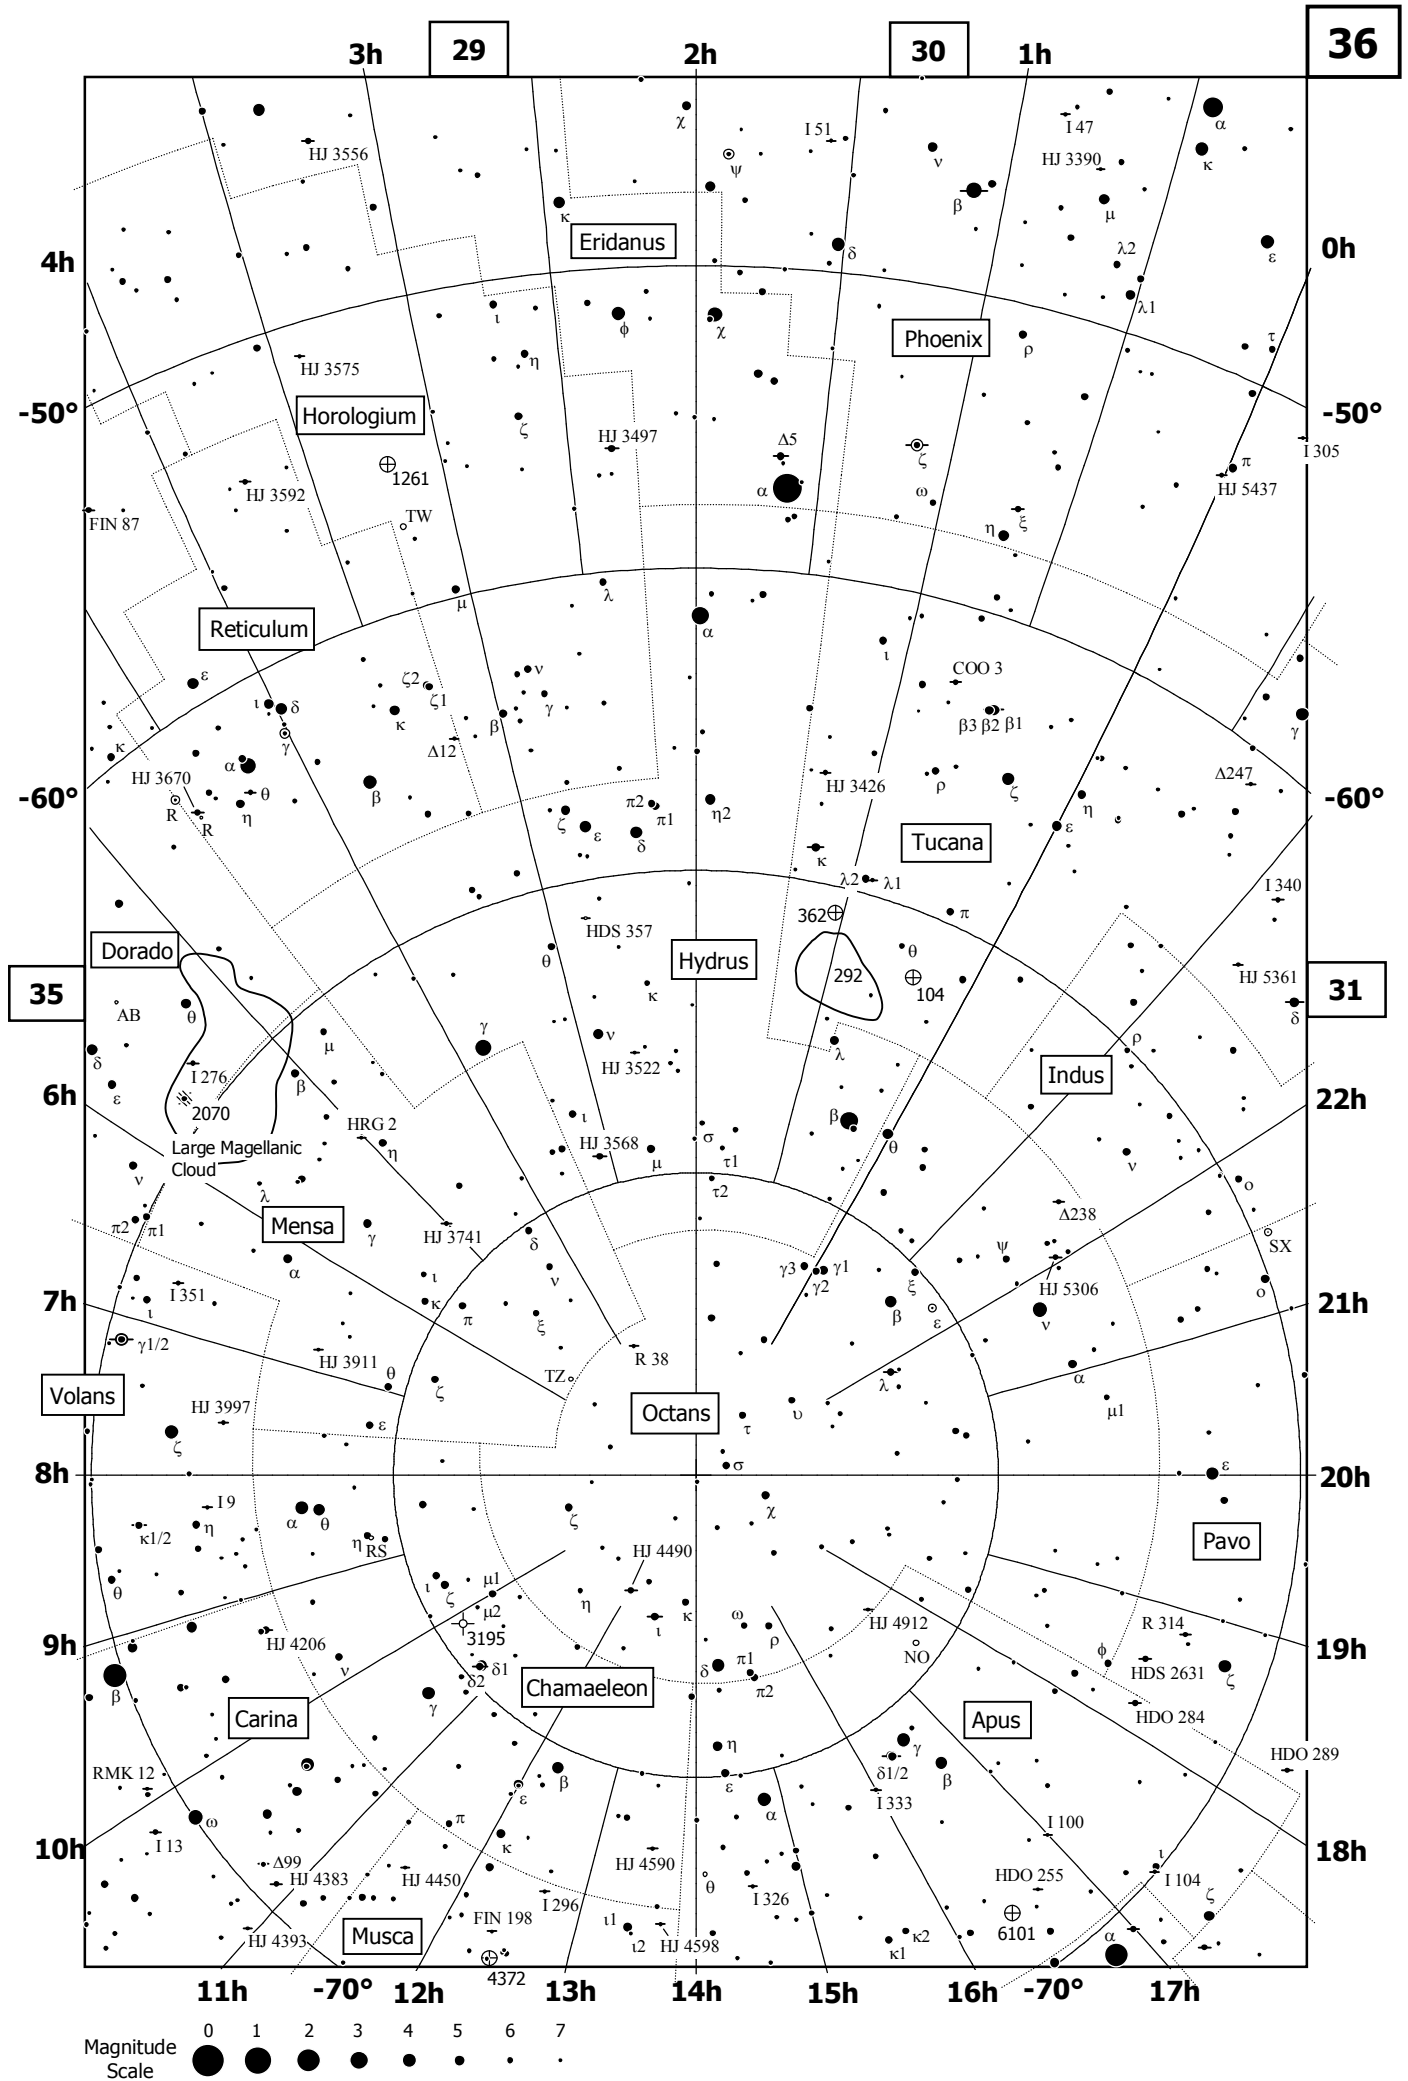

Magnitude Scale  
0 1 2 3 4 5 6 7

Magnitude Scale

Large Magellanic Cloud

Magnitude Scale  
0 1 2 3 4 5 6 7