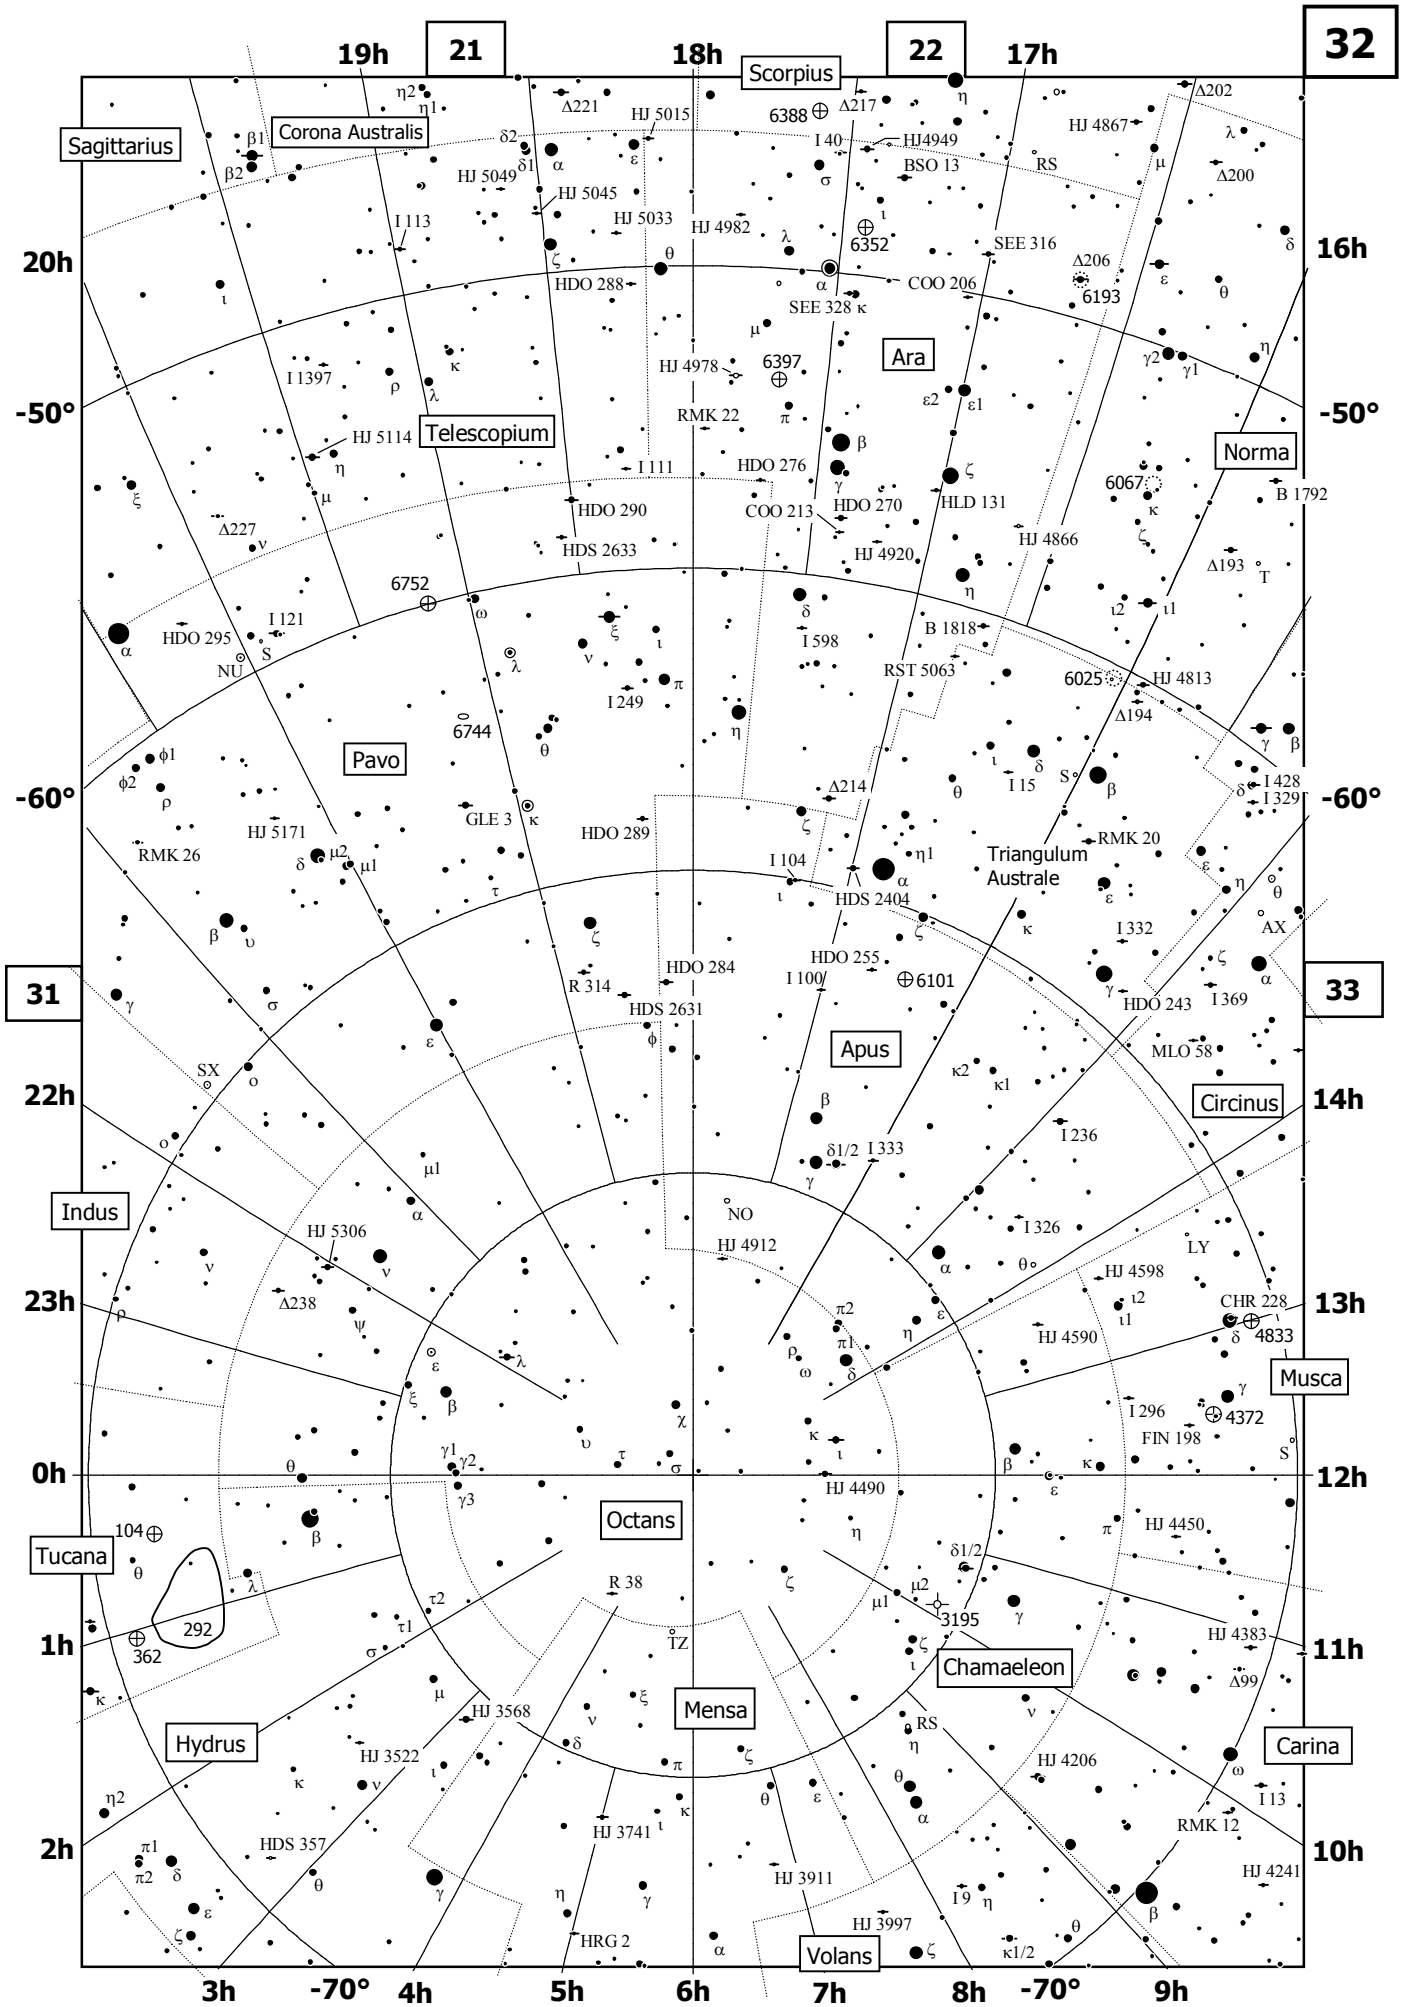

Magnitude Scale  
0 1 2 3 4 5 6 7

Magnitude Scale

Large Magellanic Cloud

Magnitude Scale  
0 1 2 3 4 5 6 7